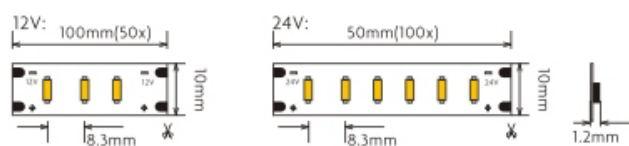

# 3014 Series Flexible led strip

## FOCUS ON LED STRIP LIGHTING

- HIGH CRI LED
- COLOR CONSISTENCY
- HIGH EFFICACY
- COLOR PURITY

120LEDs/m 14.4w/m

Low Decay	Long Lifespan >35000 hrs	3 YEAR
--------------	--------------------------------	-----------

Part No.	LED/m	Volt(DC)	CRI (Ra)	W/WW(K)	Power ± 5%	lm/m ± 5%	IPXX
LC120-N3014-W/WW-12/24-IP20	120	12V 24V	80-95	6500 3500 5500 2700 4500 2400	14.4W/M	1258/1121	IP20
LC120-W3014-W/WW-12/24-IP65						1136/1036	IP65
LC120-W3014-W/WW-12/24-IP66						1231/1095	IP66
LC120-W3014-W/WW-12/24-IP67						1136/1036	IP67
LC120-W3014-W/WW-12/24-IP68						1121/1012	IP68