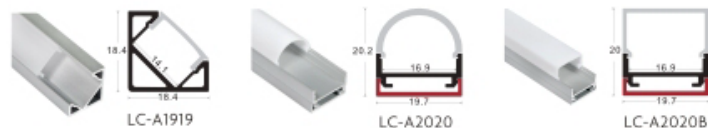

# 3014 Series Flexible led strip

## FOCUS ON LED STRIP LIGHTING

- HIGH CRI LED
- COLOR CONSISTENCY
- HIGH EFFICACY
- COLOR PURITY

120LEDs/m 14.4w/m

Low Decay	Long Lifespan >35000 hrs	3 YEAR
--------------	--------------------------------	-----------