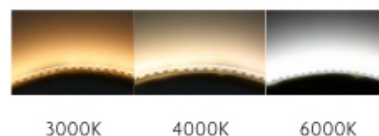

# 3014 Series Flexible led strip

## FOCUS ON LED STRIP LIGHTING

- HIGH CRI LED
- COLOR CONSISTENCY
- HIGH EFFICACY
- COLOR PURITY

120LEDs/m 14.4w/m

Low Decay	Long Lifespan >35000 hrs	3 YEAR
--------------	--------------------------------	-----------